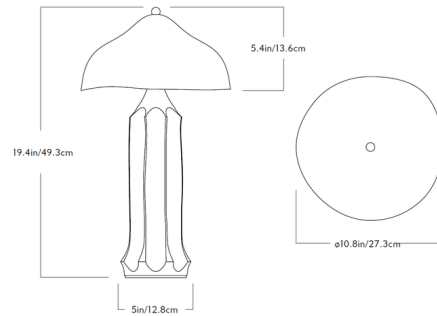

### Description

The Arbor Slim Table Lamp is the culmination of Christopher Merchant's exploration of form and texture. The ceramic base is marked by broad, vertical ridges, giving the lamp weight and rhythm, with a bell-shaped shade that provides a soft balance. A dimmer switch is located on the cord.

### Specifications

COLOR	N/A
BODY FINISH	Sea Green Ceramic
WATTAGE	10W
DIMMER	Included
DIMENSIONS	11"W x 19.5"H
INTEGRATED LED MODULE	1 x LED/10W/120V LED