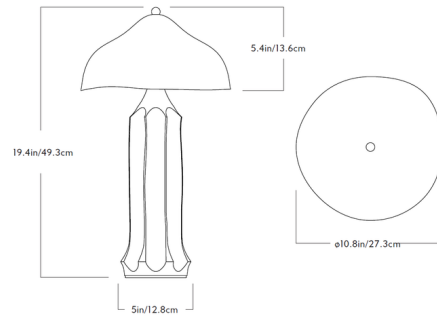

By Roll & Hill

Description

The Arbor Slim Table Lamp is the culmination of Christopher Merchant's exploration of form and texture. The ceramic base is marked by broad, vertical ridges, giving the lamp weight and rhythm, with a bell-shaped shade that provides a soft balance. A dimmer switch is located on the cord.

Shown in sea green ceramic

Specifications

COLOR	N/A
BODY FINISH	Sea Green Ceramic
WATTAGE	10W
DIMMER	Included
DIMENSIONS	11"W x 19.5"H
INTEGRATED LED MODULE	1 x LED/10W/120V LED

Technical Information

LAMP LIFE	50000 hours
COLOR RENDERING	90 CRI
LAMP COLOR	2700K
LUMENS/WATT	20.00
LUMINOUS FLUX	200 lumens