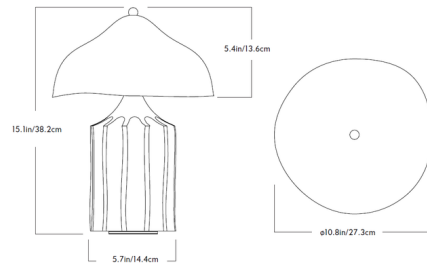

Shown in lagoon ceramic

Specifications

COLOR	N/A
BODY FINISH	Lagoon Ceramic
WATTAGE	10W
DIMMER	Included
DIMENSIONS	11"W x 15"H
INTEGRATED LED MODULE	1 x LED/10W/120V LED

Technical Information

LAMP LIFE	50000 hours
COLOR RENDERING	90 CRI
LAMP COLOR	2700K
LUMENS/WATT	20.00
LUMINOUS FLUX	200 lumens