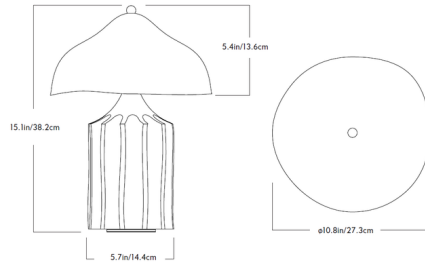

### Specifications

COLOR	N/A
BODY FINISH	Lagoon Ceramic
WATTAGE	10W
DIMMER	Included
DIMENSIONS	11"W x 15"H
INTEGRATED LED MODULE	1 x LED/10W/120V LED