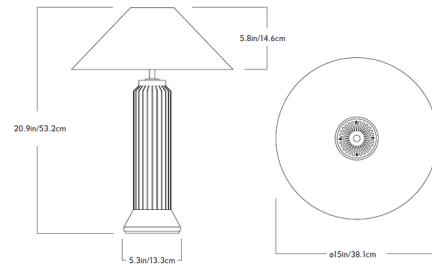

### Description

Christopher Merchant's Slim Silo Table Lamp explores the balance between structure and organic form. Repeating vertical ridges along the ceramic base create a sense of geometric order, with subtle variations in contour and glaze that give the lamp a natural, fluid character. A matching A-line shade provides a complementing touch. A dimmer switch is located on the cord. Please Note: Subtle variations in glaze and shape are to be expected.

### Specifications

COLOR	N/A
BODY FINISH	Forest Green Ceramic
WATTAGE	10W
DIMMER	Included
DIMENSIONS	15"W x 21"H
INTEGRATED LED MODULE	1 x LED/10W/120V LED