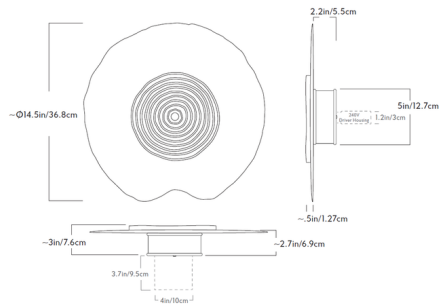

### Specifications

COLOR	N/A
BODY FINISH	Gloss White Ceramic
WATTAGE	8W
DIMMER	Low Voltage Electronic
DIMENSIONS	14.5"W x 14.5"H x 3"D
INTEGRATED LED MODULE	1 x LED/8W/120-277V LED