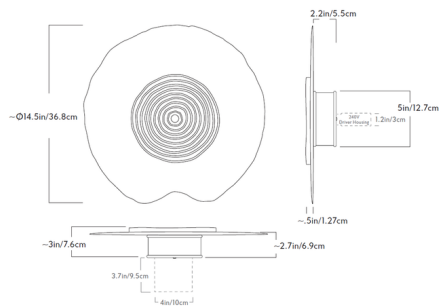

By Roll & Hill

Description

The Resonance I Wall Light masterfully reimagines the intersection of light and nature. Transforming the natural calm of a quiet pond, the layered ceramic disc features mesmerizing concentric rings set on a lily pad-like disc. When illuminated, the Resonance provides a warm, subtle light, crafted to wash a wall with a soft ring of illumination. Dimmable via TRIAC, ELV or 0-10V dimmers.

Shown in gloss white ceramic

Specifications

COLOR	N/A
BODY FINISH	Gloss White Ceramic
WATTAGE	8W
DIMMER	Low Voltage Electronic
DIMENSIONS	14.5"W x 14.5"H x 3"D
INTEGRATED LED MODULE	1 x LED/8W/120-277V LED

Technical Information

LAMP LIFE	50000 hours
COLOR RENDERING	90 CRI
LAMP COLOR	2700K
LUMENS/WATT	43.75
LUMINOUS FLUX	350 lumens

CLICK TO VIEW PRODUCT

Notes: