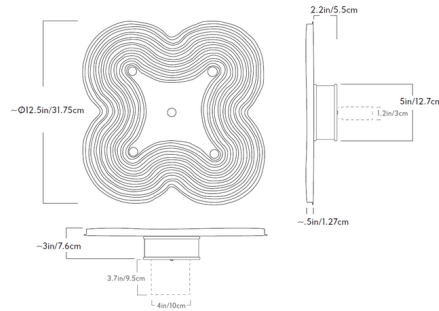

By Roll & Hill

Description

The Resonance II Wall Light masterfully reimagines the intersection of light and nature. Transforming the energy of sound waves, the layered ceramic disc features mesmerizing paths set on a clover-like disc. When illuminated, the Resonance provides a warm, subtle light, crafted to wash a wall with a soft ring of illumination. Dimmable via TRIAC, ELV or 0-10V dimmers.

Shown in lagoon ceramic

Specifications

COLOR	N/A
BODY FINISH	Lagoon Ceramic
WATTAGE	8W
DIMMER	Low Voltage Electronic
DIMENSIONS	12.5"W x 12.5"H x 3"D
INTEGRATED LED MODULE	1 x LED/8W/120-277V LED

Technical Information