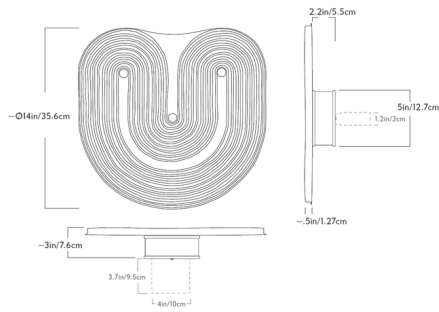

### Specifications

COLOR	N/A
BODY FINISH	Lichen Yellow Ceramic
WATTAGE	8W
DIMMER	Low Voltage Electronic
DIMENSIONS	14"W x 14"H x 3"D
INTEGRATED LED MODULE	1 x LED/8W/120-277V LED