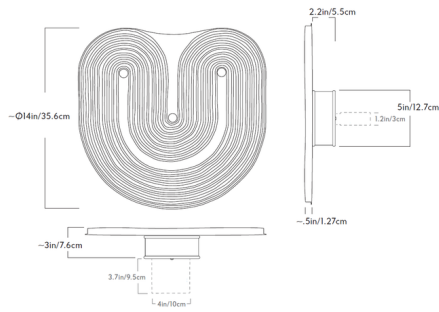

Description

The Resonance III Wall Light masterfully reimagines the intersection of light and art. Transforming the energy of sound waves, the layered ceramic disc features mesmerizing paths set on a u-shaped disc. When illuminated, the Resonance provides a warm, subtle light, crafted to wash a wall with a soft ring of illumination. Dimmable via TRIAC, ELV or 0-10V dimmers.

Shown in lichen yellow ceramic

Specifications

COLOR N/A
BODY FINISH Lichen Yellow Ceramic
WATTAGE 8W
DIMMER Low Voltage Electronic
DIMENSIONS 14"W x 14"H x 3"D
INTEGRATED LED MODULE 1 x LED/8W/120-277V LED

Technical Information

LAMP LIFE 50000 hours
COLOR RENDERING 90 CRI
LAMP COLOR 2700K
LUMENS/WATT 43.75
LUMINOUS FLUX 350 lumens

CLICK TO VIEW PRODUCT

Notes: