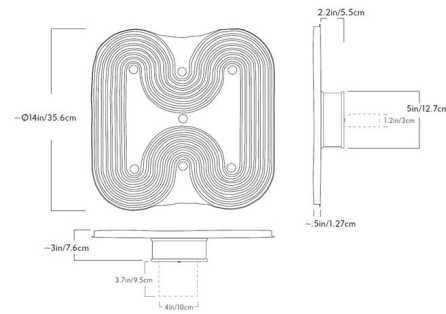

Specifications

COLOR	N/A
BODY FINISH	Rust Ceramic
WATTAGE	8W
DIMMER	Low Voltage Electronic
DIMENSIONS	14"W x 14"H x 3"D
INTEGRATED LED MODULE	1 x LED/8W/120-277V LED

Technical Information

LAMP LIFE	50000 hours
COLOR RENDERING	90 CRI
LAMP COLOR	2700K
LUMENS/WATT	43.75
LUMINOUS FLUX	350 lumens

CLICK TO VIEW PRODUCT

Notes: