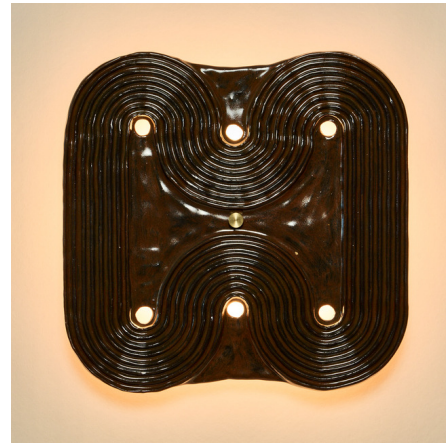

By Roll & Hill

Description

The Resonance IV Wall Light masterfully reimagines the intersection of light and nature. Transforming the energy of sound waves, the layered ceramic disc features mesmerizing paths set on a curving disc. When illuminated, the Resonance provides a warm, subtle light, crafted to wash a wall with a soft ring of illumination. Dimmable via TRIAC, ELV or 0-10V dimmers.

Shown in rust ceramic

Specifications

| | |
|-----------------------|-------------------------|
| COLOR | N/A |
| BODY FINISH | Rust Ceramic |
| WATTAGE | 8W |
| DIMMER | Low Voltage Electronic |
| DIMENSIONS | 14"W x 14"H x 3"D |
| INTEGRATED LED MODULE | 1 x LED/8W/120-277V LED |