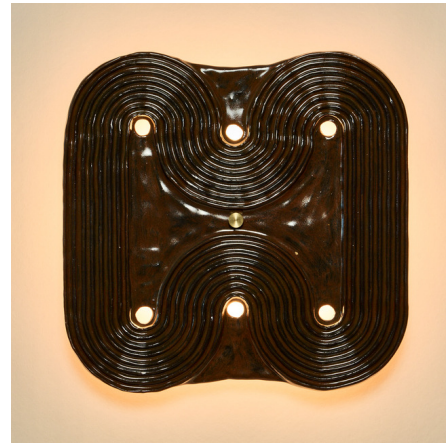

## Resonance IV Wall Light

By Roll & Hill

### Description

The Resonance IV Wall Light masterfully reimagines the intersection of light and nature. Transforming the energy of sound waves, the layered ceramic disc features mesmerizing paths set on a curving disc. When illuminated, the Resonance provides a warm, subtle light, crafted to wash a wall with a soft ring of illumination. Dimmable via TRIAC, ELV or 0-10V dimmers.

Shown in rust ceramic

### Specifications

COLOR	N/A
BODY FINISH	Rust Ceramic
WATTAGE	8W
DIMMER	Low Voltage Electronic
DIMENSIONS	14"W x 14"H x 3"D
INTEGRATED LED MODULE	1 x LED/8W/120-277V LED