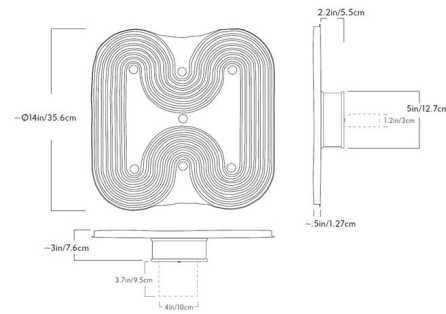

### Specifications

COLOR	N/A
BODY FINISH	Rust Ceramic
WATTAGE	8W
DIMMER	Low Voltage Electronic
DIMENSIONS	14"W x 14"H x 3"D
INTEGRATED LED MODULE	1 x LED/8W/120-277V LED