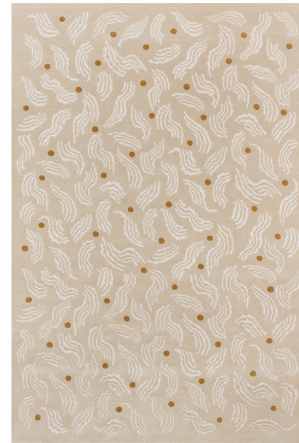

Lightology

lightology.com
866-954-4489
07-07-26

Project: _____

Company: _____

Location: _____ Fixture Type: _____

SPEC #: **TOU1549772**

Approved On: _____ Approved By: _____

Miramar Rug

By Toulemonde Bochart

Description

The Miramar Rug unfolds in wave-like curves, a stylized swell across the surface. Its lines evoke the gentle movement of water, warm and enveloping. From above, an abstract southern landscape emerges, blending organic rhythm and botanical flow. In shades of ecru, sand, and ochre, the rug subtly warms the space. More than a place, it captures a light, a feeling, a season.

Shown in beige

Specifications

COLOR	N/A
BODY FINISH	Beige
WATTAGE	N/A
DIMMER	N/A
DIMENSIONS	94.49"L x 66.93"W
BULB	N/A

CLICK TO VIEW PRODUCT

Notes: