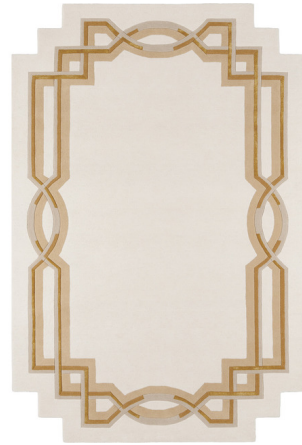

## Style Rug

By Toulemonde Bochart

### Description

With its structured borders and interlaced lines, the Style Rug evokes opulent salons and sophisticated decors. Its hand-carved ornamentation, enhanced by pure wool in cut-pile tufting, reinterprets classicism with a modern sensibility. A deceptively demure rug, with a bold structure and refined, precious finishes.

Shown in ecru

### Specifications

COLOR	N/A
BODY FINISH	Ecru
WATTAGE	N/A
DIMMER	N/A
DIMENSIONS	94.49"L x 66.93"W
BULB	N/A

CLICK TO VIEW PRODUCT

Notes: