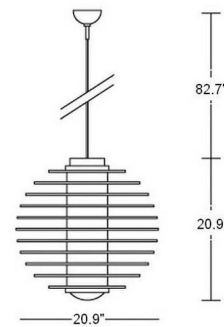

### Specifications

COLOR	Transparent
BODY FINISH	Chrome
WATTAGE	72W
DIMMER	Not Dimmable
DIMENSIONS	20.9\"W x 82.7\"H
BULB NOT INCLUDED	2 x T3/2G11/36W/120V Compact Fluorescent
COUNTRY OF ORIGIN	Italy

CLICK TO VIEW PRODUCT