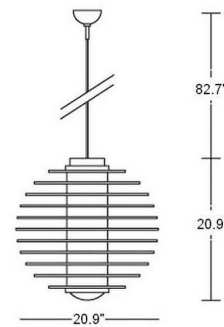

Description

0024 Suspension features transparent tempered glass discs with tubular sandblasted glass diffuser and Chrome plated brass frame and canopy. UL listed.

Shown in chrome / transparent

Specifications

COLOR Transparent
BODY FINISH Chrome
WATTAGE 72W
DIMMER Not Dimmable
DIMENSIONS 20.9\"W x 82.7\"H
BULB NOT INCLUDED 2 x T3/2G11/36W/120V Compact Fluorescent
COUNTRY OF ORIGIN Italy

CLICK TO VIEW PRODUCT