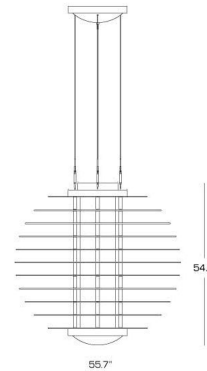

Lightology

lightology.com
866-954-4489
04-21-26

Project: _____

Company: _____

Location: _____ Fixture Type: _____

SPEC #: **FON155066**

Approved On: _____ Approved By: _____

0024XXL Suspension By Fontana Arte

Description

0024XXL Suspension features transparent tempered glass discs with tubular sandblasted glass diffuser and Chrome plated brass frame and canopy. Also available in a 21 inch diameter version. XXL is available with methacrylate discs upon request. The cylindrical diffuser houses four 54 watt 120 volt T5 fluorescent lamps not included. Fixture includes electronic DALI power supply. Ceiling will need special reinforcement due to the fact that the weight of this fixture with glass discs is 772 pounds and 441 pounds with methacrylate discs. UL listed.

Shown in chrome / transparent

Specifications

COLOR	Transparent
BODY FINISH	Chrome
WATTAGE	216W
DIMMER	Dimmable
DIMENSIONS	55.7"W x 54.5"H
BULB NOT INCLUDED	4 x T5/G5/54W/120V Fluorescent
COUNTRY OF ORIGIN	Italy