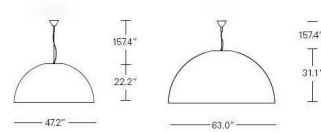

Description

The Avico Suspension Lamp, designed by Charles Williams, brings a clean bold vibe to a variety of spaces in your home. Features a structure and canopy in Chrome plated metal with a White inside and White or Black outside. Steel hanging cable and Black colored feeding cable. Ceiling rose made of thermoplastic and metallic material. Diffuser kit, available and sold separately below, will help reduce direct light from your surface. Canopy: 5 inch diameter cone. UL listed.

Shown in chrome / white

Specifications

COLOR White
BODY FINISH Chrome
WATTAGE 300W
DIMMER Standard 120V
DIMENSIONS 47.2"W x 22.2"H
BULB NOT INCLUDED 3 x T10/Medium (E26)/100W/120V Halogen
COUNTRY OF ORIGIN Italy

Technical Information

PRODUCT DIMENSIONS Cable Length: 157.4"

CLICK TO VIEW PRODUCT

Notes: