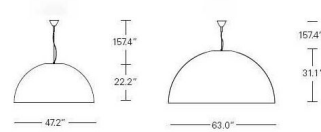

Description

The Avico Suspension Lamp, designed by Charles Williams, brings a clean bold vibe to a variety of spaces in your home. Features a structure and canopy in Chrome plated metal with a White inside and White or Black outside. Steel hanging cable and Black colored feeding cable. Ceiling rose made of thermoplastic and metallic material. Diffuser kit, available and sold separately below, will help reduce direct light from your surface. Canopy: 5 inch diameter cone. UL listed.

Shown in chrome / white

Specifications

COLOR	White
BODY FINISH	Chrome
WATTAGE	300W
DIMMER	Standard 120V
DIMENSIONS	47.2"W x 22.2"H
BULB NOT INCLUDED	3 x T10/Medium (E26)/100W/120V Halogen
COUNTRY OF ORIGIN	Italy

Technical Information

PRODUCT DIMENSIONS	Cable Length: 157.4"
--------------------	----------------------

CLICK TO VIEW PRODUCT

Notes: