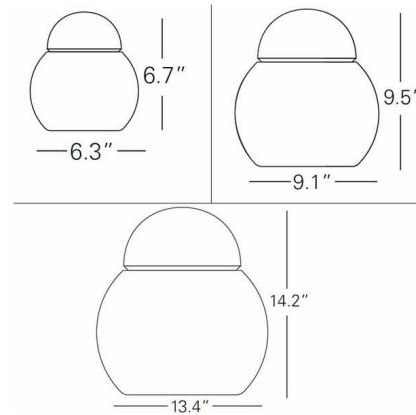

### Description

The Daruma Table Lamp features a diffuser and cap in polished White blown glass. Available in three sizes.

Shown in white glass

### Specifications

COLOR . . . . . White Glass  
BODY FINISH . . . . . N/A  
WATTAGE . . . . . 25W  
DIMMER . . . . . Standard 120V  
DIMENSIONS . . . . . 6.3"W x 6.7"H  
BULB NOT INCLUDED . . . . . 1 x B10/Medium (E26)/25W/120V Incandescent  
OTHER BULB OPTIONS . . . . . 1 x B10/Medium (E26)/120V LED  
COUNTRY OF ORIGIN . . . . . Italy