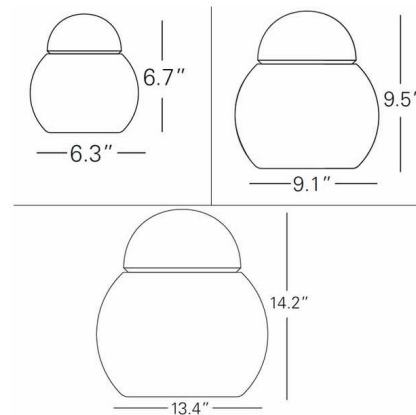

By Fontana Arte

Description

The Daruma Table Lamp features a diffuser and cap in polished White blown glass. Available in three sizes.

Shown in white glass

Specifications

COLOR White Glass
BODY FINISH N/A
WATTAGE 25W
DIMMER Standard 120V
DIMENSIONS 6.3"W x 6.7"H
BULB NOT INCLUDED 1 x B10/Medium (E26)/25W/120V Incandescent
OTHER BULB OPTIONS 1 x B10/Medium (E26)/120V LED
COUNTRY OF ORIGIN Italy