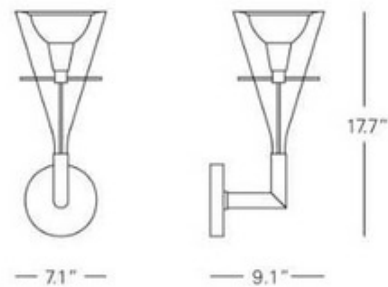

**DESIGNER**

Franco Raggi

**BRAND**

Fontana Arte

**DESCRIPTION**

Flute Wall Lamp features a Chrome plated base and reflector support and a reflector in chrome plated polished aluminum. Borosilicate transparent glass stem. Available in a 1, 2 and 3 light pendant, wall sconce, and floor lamp options. UL listed.

<b>SHADE COLOR</b>	Transparent
<b>BODY FINISH</b>	Chrome
<b>WATTAGE</b>	150W
<b>DIMMER</b>	Standard 120V
<b>DIMENSIONS</b>	7.1"W x 17.7"H x 9.1"D
<b>BULB NOT INCLUDED</b>	
<b>LAMP</b>	1 x T4/Minican (E11)/150W/120V Halogen