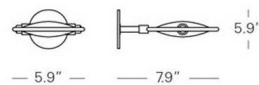

By Fontana Arte

Description

Nobi Small Wall Lamp features a structure in Matte White, Chrome, or Satin Nickel finish. Diffuser in satin White glass. One 150 watt 120 volt T3 short halogen lamp not included. 5.9 inches wide x 5.9 inches high x 7.9 inches deep. UL listed.

Specifications

COLOR White
BODY FINISH Chrome
WATTAGE 150W
DIMMER Standard 120V
DIMENSIONS 5.9"W x 5.9"H x 7.9"D
BULB NOT INCLUDED 1 x T3SHORT/R7s (RSC)/150W/120V Halogen
COUNTRY OF ORIGIN Italy

Notes: