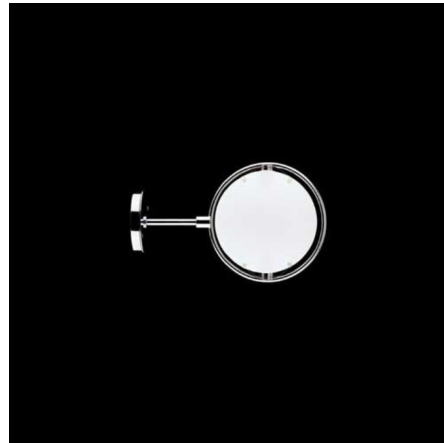

Lightology

lightology.com
866-954-4489
05-11-25

Project: _____

Company: _____

Location: _____ Fixture Type: _____

SPEC #: **FON155216**

Approved On: _____ Approved By: _____

Nobi Small Wall Lamp

By Fontana Arte

Description

Nobi Small Wall Lamp features a structure in Matte White, Chrome, or Satin Nickel finish. Diffuser in satin White glass. One 150 watt 120 volt T3 short halogen lamp not included. 5.9 inches wide x 5.9 inches high x 7.9 inches deep. UL listed.

Specifications

COLOR White
BODY FINISH Chrome
WATTAGE 150W
DIMMER Standard 120V
DIMENSIONS 5.9"W x 5.9"H x 7.9"D
BULB NOT INCLUDED 1 x T3SHORT/R7s (RSC)/150W/120V Halogen
COUNTRY OF ORIGIN Italy

Notes: