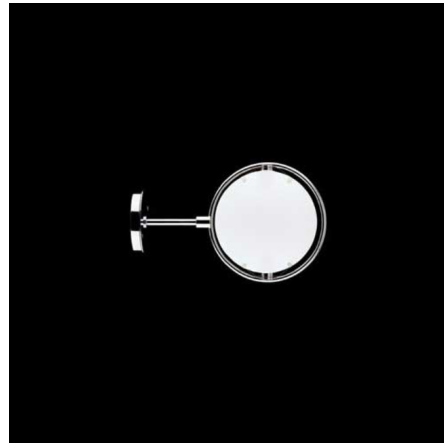

Lightology

lightology.com
866-954-4489
04-13-26

Project: _____

Company: _____

Location: _____ Fixture Type: _____

SPEC #: **FON155218**

Approved On: _____ Approved By: _____

Nobi Small Wall Lamp

By Fontana Arte

Description

Nobi Small Wall Lamp features a structure in Matte White or Satin Nickel finish. Diffuser in satin White glass. UL listed. Max bulb wattage 150W.

Shown in satin nickel / white

Specifications

COLOR	White
BODY FINISH	Satin Nickel
WATTAGE	10W
DIMMER	Standard 120V
DIMENSIONS	5.9"W x 5.9"H x 7.9"D
BULB NOT INCLUDED	1 x T3SHORT/R7s (RSC)/10W/120V LED
COUNTRY OF ORIGIN	Italy

CLICK TO VIEW PRODUCT