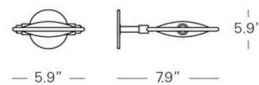

By Fontana Arte

Description

Nobi Small Wall Lamp features a structure in Matte White or Satin Nickel finish. Diffuser in satin White glass. UL listed. Max bulb wattage 150W.

Shown in satin nickel / white

Specifications

COLOR	White
BODY FINISH	Satin Nickel
WATTAGE	10W
DIMMER	Standard 120V
DIMENSIONS	5.9"W x 5.9"H x 7.9"D
BULB NOT INCLUDED	1 x T3SHORT/R7s (RSC)/10W/120V LED
COUNTRY OF ORIGIN	Italy

CLICK TO VIEW PRODUCT