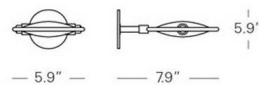

Description

Nobi Small Wall Lamp features a structure in Matte White or Satin Nickel finish. Diffuser in satin White glass. UL listed. Max bulb wattage 150W.

Shown in satin nickel / white

Specifications

COLOR	White
BODY FINISH	Satin Nickel
WATTAGE	10W
DIMMER	Standard 120V
DIMENSIONS	5.9"W x 5.9"H x 7.9"D
BULB NOT INCLUDED	1 x T3SHORT/R7s (RSC)/10W/120V LED
COUNTRY OF ORIGIN	Italy