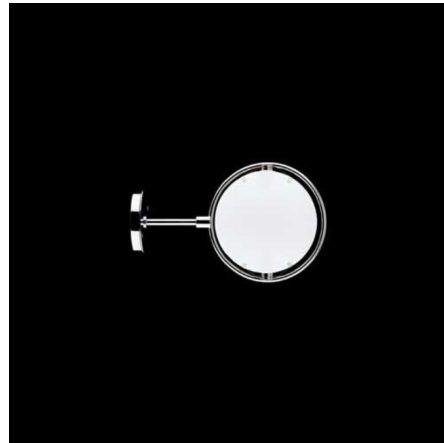

Lightology

lightology.com
866-954-4489
06-15-26

Project: _____

Company: _____

Location: _____ Fixture Type: _____

SPEC #: **FON155218**

Approved On: _____ Approved By: _____

Nobi Small Wall Lamp By Fontana Arte

Description

Nobi Small Wall Lamp features a structure in Matte White or Satin Nickel finish. Diffuser in satin White glass. UL listed. Max bulb wattage 150W.

Shown in satin nickel / white

Specifications

COLOR	White
BODY FINISH	Satin Nickel
WATTAGE	10W
DIMMER	Standard 120V
DIMENSIONS	5.9"W x 5.9"H x 7.9"D
BULB NOT INCLUDED	1 x T3SHORT/R7s (RSC)/10W/120V LED
COUNTRY OF ORIGIN	Italy