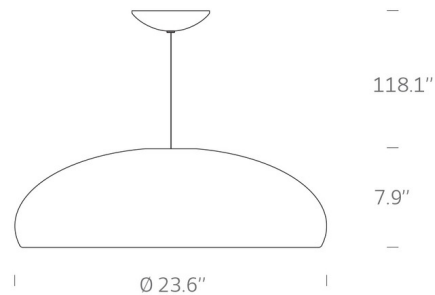

### Specifications

COLOR . . . . . White  
BODY FINISH . . . . . Chrome  
WATTAGE . . . . . 27W  
DIMMER . . . . . Standard 120V  
DIMENSIONS . . . . . 23.6"W x 7.9"H  
BULB NOT INCLUDED . . . . . 3 x A19/Medium (E26)/9W/120V LED  
COUNTRY OF ORIGIN . . . . . Italy

### Technical Information

PRODUCT DIMENSIONS . . . . . Cable Length: 118.1"

Shown in chrome / white

CLICK TO VIEW PRODUCT

Notes: