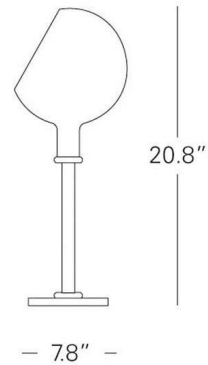

Description

Parola Table Lamp features a base in transparent glass with stem in borosilicate glass and diffuser in Amber or White blown glass. One 150 watt bayonet base halogen lamp included. 7.8 inch diameter x 20.8 inches high. Includes dimmer control.

Shown in glass / amber

Specifications

COLOR	Amber
BODY FINISH	Glass
WATTAGE	150W
DIMMER	Included
DIMENSIONS	7.8"W x 20.8"H
BULB INCLUDED	1 x JD/D.C. Bayonet (BA15D)/150W/120V Halogen
COUNTRY OF ORIGIN	Italy