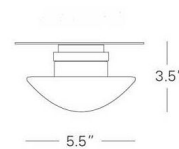

### Specifications

COLOR	White
BODY FINISH	Gray
WATTAGE	60W
DIMMER	Standard 120V
DIMENSIONS	5.5"W x 3.5"H
BULB NOT INCLUDED	1 x JCD/G9/60W/120V Halogen
COUNTRY OF ORIGIN	Italy

CLICK TO VIEW PRODUCT

Notes: