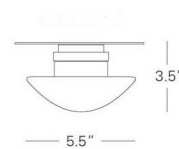

Specifications

COLOR White
BODY FINISH Gray
WATTAGE 60W
DIMMER Standard 120V
DIMENSIONS 5.5"W x 3.5"H
BULB NOT INCLUDED 1 x JCD/G9/60W/120V Halogen
COUNTRY OF ORIGIN Italy

CLICK TO VIEW PRODUCT

Notes: