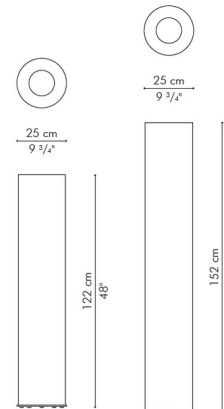

Shown in brown

Specifications

COLOR	N/A
BODY FINISH	Brown
WATTAGE	150W
DIMMER	N/A
DIMENSIONS	9.75"W x 48"H
BULB NOT INCLUDED	2 x A19/Medium (E26)/75W/120V Incandescent
OTHER BULB OPTIONS	2 x A19/Medium (E26)/120V LED
COUNTRY OF ORIGIN	Philippines