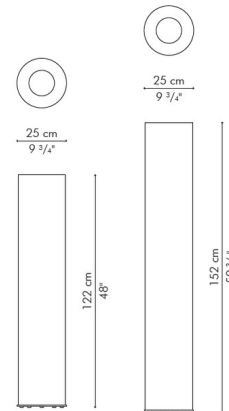

### Specifications

COLOR	N/A
BODY FINISH	Brown
WATTAGE	150W
DIMMER	N/A
DIMENSIONS	9.75"W x 48"H
BULB NOT INCLUDED	2 x A19/Medium (E26)/75W/120V Incandescent
OTHER BULB OPTIONS	2 x A19/Medium (E26)/120V LED
COUNTRY OF ORIGIN	Philippines