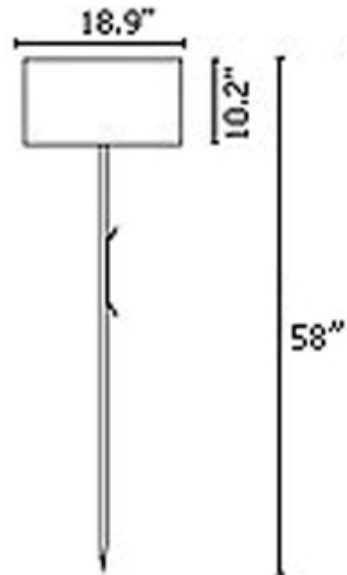

BRAND

Carpyen

DESCRIPTION

Harry Floor Lamp features a white polyethylene shade with a stainless steel frame with the choice of white, titanium or orange finish options. One 23 watt, 120 volt medium base compact fluorescent bulb is required, but not included. Dimensions: 18.9W x 10.2L. Overall height is 58 inches.Â

SHADE COLOR	White
BODY FINISH	White
WATTAGE	23W
DIMMER	Not Dimmable
DIMENSIONS	18.9"W x 58"H x 18.9"D
BULB NOT INCLUDED	
LAMP	1 x CF/Medium (E26)/23W/120V Compact Fluorescent

SPEC #

CPN155498

COMPANY

PROJECT