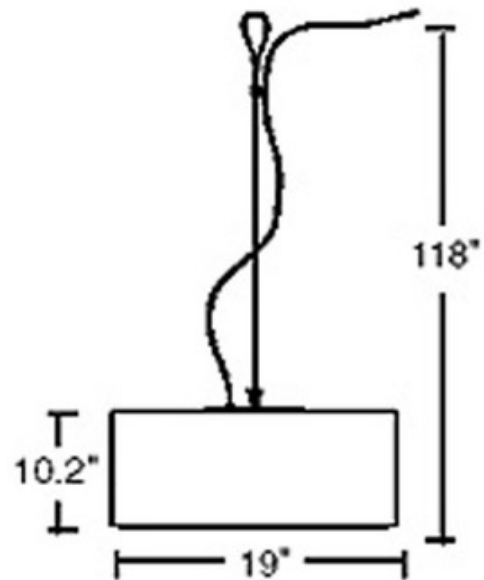

BRAND

Carpyen

DESCRIPTION

Harry Outdoor Pendant features a white polyethylene shade. One 23-watt, 120 volt medium base compact fluorescent bulb is required, but not included. Ballast is incorporated. Dimensions: 19W x 10.2H. Overall height is 118 inches.Â

SHADE COLOR	White
BODY FINISH	N/A
WATTAGE	23W
DIMMER	Not Dimmable
DIMENSIONS	19"W x 10.2"H x 19"D
BULB NOT INCLUDED	
LAMP	1 x CF/Medium (E26)/23W/120V Compact Fluorescent

SPEC #

CPN155502

COMPANY

PROJECT

FIXTURE TYPE