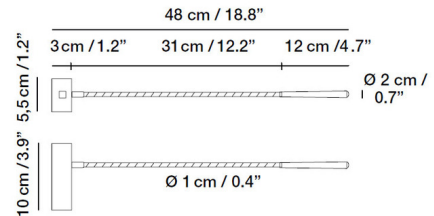

CLICK TO VIEW PRODUCT

Notes: