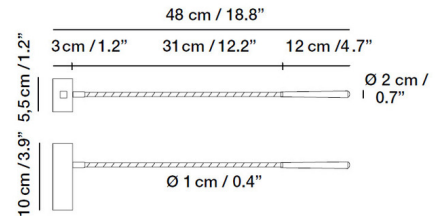

### Description

The Oliver Swing Arm Wall Light features a flexible arm to direct warm light exactly where you need it. On/Off switch on backplate. Features an 80 degree beam angle and 90 degree gooseneck adjustability. Wall plate installs vertically or horizontally. NOTE: This is a discontinued model and limited to quantity on hand.

### Specifications

COLOR	N/A
BODY FINISH	Matte Nickel
WATTAGE	2W
DIMMER	N/A
DIMENSIONS	5"W x 4.7"H x 16.5"D
INTEGRATED LED MODULE	1 x LED/2W/120V LED
COUNTRY OF ORIGIN	Spain