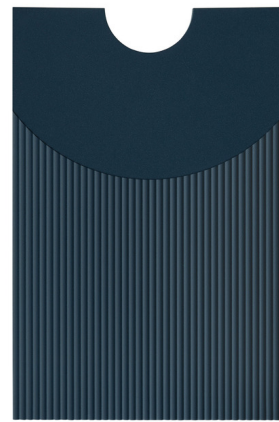

## Arid Wall Tile

By Bover

### Description

The Arid Wall Tile is an accessory for the Arid Wall Sconce and Arid Reading Wall Sconce by Bover. The tiles can be combined with the sconces to create unique arrangements on the wall perfectly tailored to suit the surroundings. The ridged aluminum texture and a variety of color options add visual interest to the rectangular panel.

### Specifications

COLOR	N/A
BODY FINISH	Blue
WATTAGE	N/A
DIMMER	N/A
DIMENSIONS	7.87"W x 11.81"H x 0.63"D
BULB	N/A
COUNTRY OF ORIGIN	Spain

CLICK TO VIEW PRODUCT

Notes: