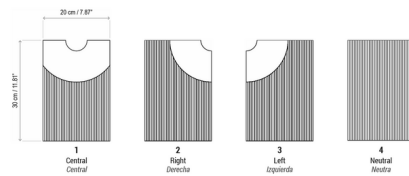

### Specifications

COLOR	N/A
BODY FINISH	Blue
WATTAGE	N/A
DIMMER	N/A
DIMENSIONS	7.87"W x 11.81"H x 0.63"D
BULB	N/A
COUNTRY OF ORIGIN	Spain

CLICK TO VIEW PRODUCT

Notes: