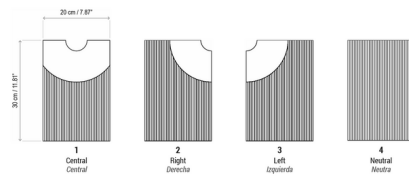

By Bover

Description

The Arid Wall Tile is an accessory for the Arid Wall Sconce and Arid Reading Wall Sconce by Bover. The tiles can be combined with the sconces to create unique arrangements on the wall perfectly tailored to suit the surroundings. The ridged aluminum texture and a variety of color options add visual interest to the rectangular panel.

Shown in blue

Specifications

COLOR	N/A
BODY FINISH	Blue
WATTAGE	N/A
DIMMER	N/A
DIMENSIONS	7.87"W x 11.81"H x 0.63"D
BULB	N/A
COUNTRY OF ORIGIN	Spain

CLICK TO VIEW PRODUCT

Notes: