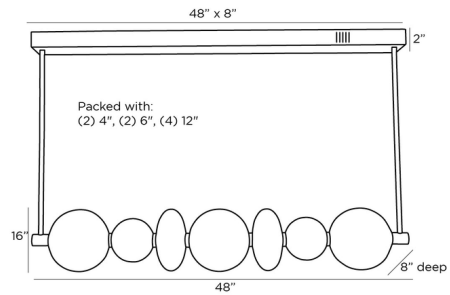

CLICK TO VIEW PRODUCT

Notes: