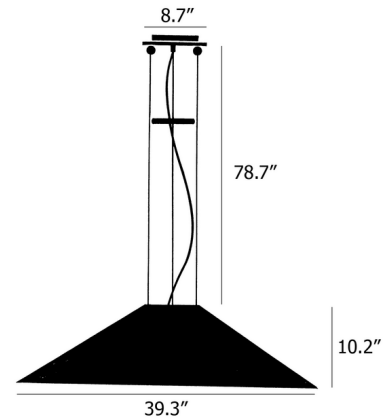

By Ingo Maurer

Description

The Maru Pendant features a Japanese paper shade for a delicate and elegant expression that will complement a variety of interior decor styles. The paper's crinkled texture is an intend design feature to highlight the artisan nature of the material. A red iron ring on the cable allows the hanging height of the pendant to be easily adjusted.

Shown in white / white

Specifications

COLOR	White
BODY FINISH	White
WATTAGE	12W
DIMMER	Standard 120V
DIMENSIONS	39.37"W x 10.2"H
BULB NOT INCLUDED	1 x A19/Medium (E26)/12W/120V LED
COUNTRY OF ORIGIN	Germany