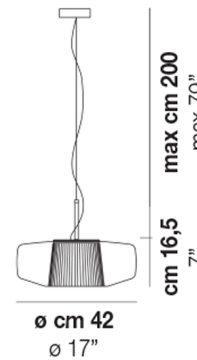

### Specifications

COLOR	Smoky / Ivory Plisse
BODY FINISH	Matte Bronze
WATTAGE	12W
DIMMER	0-10V
DIMENSIONS	17"W x 7"H
INTEGRATED LED MODULE	1 x LED/12W/120V LED