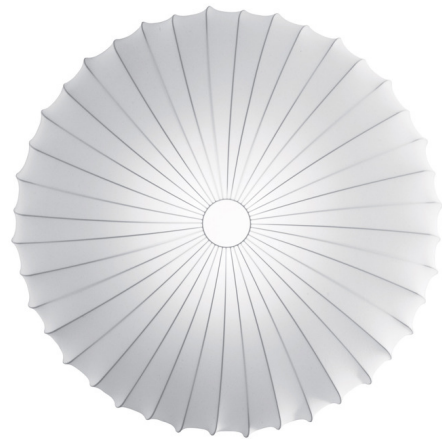

Lightology

lightology.com
866-954-4489
05-17-26

Project: _____

Company: _____

Location: _____ Fixture Type: _____

SPEC #: **AXO1557252**

Approved On: _____ Approved By: _____

Muse Wall / Ceiling Light - Overstock

By Axolight

Description

The award-winning Muse Wall / Ceiling Mount features an elastic silk shade stretched over a White varnished metal frame creating exciting color in any room. The removable and washable shade is available in a variety of cheerful prints and colors. Optional glass diffuser kit available for E26 LED bulb sold separately.

Shown in white / white

Ø 47 1/4"

Specifications

| | |
|-------------------|-----------------------------------|
| COLOR | White |
| BODY FINISH | White |
| WATTAGE | 48W |
| DIMMER | Standard 120V |
| DIMENSIONS | 47.25"W x 7.5"H |
| BULB NOT INCLUDED | 3 x A19/Medium (E26)/16W/120V LED |
| COUNTRY OF ORIGIN | Italy |