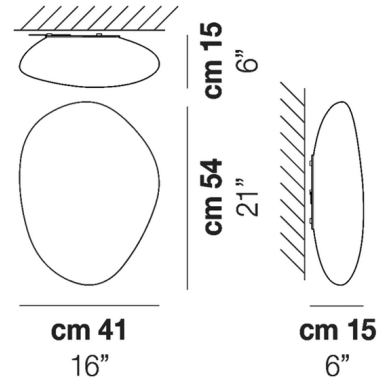

By Vistosi

Description

The Neochic Surface Mount is inspired by river stones that have been shaped by the natural erosion process. The simple, clean-lined white satin glass shade diffuses light for a soft, serene glow. May be mounted on the wall or ceiling.

Shown in white / white satin

Specifications

COLOR	White Satin
BODY FINISH	White
WATTAGE	18W
DIMMER	Standard 120V
DIMENSIONS	16"W x 21"H x 6"D
BULB NOT INCLUDED	2 x A19/Medium (E26)/9W/120V LED

CLICK TO VIEW PRODUCT