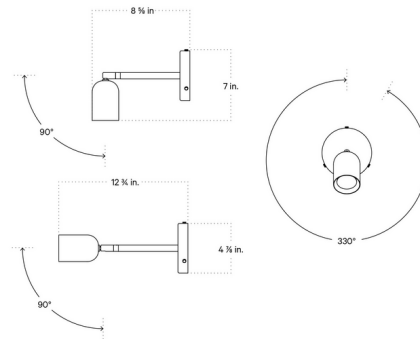

By In Common With

Description

The Spot Surface Mount with Stem is perfect for over a bedside table but can be installed on any wall or ceiling and features a shade that rotates 330 degrees around for hyper-directional light.

Shown in patina brass / patina brass

Specifications

COLOR Patina Brass
BODY FINISH Patina Brass
WATTAGE 7W
DIMMER Standard 120V
DIMENSIONS 4.875"W x 7"H x 8.625"D
BULB INCLUDED 1 x MR16/GU10/7W/120V LED
COUNTRY OF ORIGIN United States