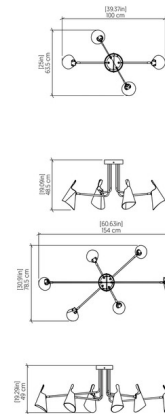

### Specifications

COLOR . . . . . American Walnut  
BODY FINISH . . . . . Black  
WATTAGE . . . . . 100W  
DIMMER . . . . . Standard 120V  
DIMENSIONS . . . . . 39.37"W x 19.09"H x 63.5"D  
BULB NOT INCLUDED . . . . . 4 x A19/Medium (E26)/25W/120V LED