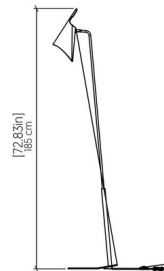

By Accord Iluminacao

Description

The balance Floor Lamp brings a clean outdoor vibe to your interior space. The sleek black metal frame features a smooth wood veneer shade with angled cuts, casting warm, focused light exactly where it's needed. On/Off switch is located on the cord.

Shown in black / louro freijo

Specifications

COLOR Louro Freijo
BODY FINISH Black
WATTAGE 25W
DIMMER N/A
DIMENSIONS 13.78"W x 72.83"H x 18.11"D
BULB NOT INCLUDED 1 x A19/Medium (E26)/25W/120V LED

Technical Information

PRODUCT DIMENSIONS Cord: 120"

CLICK TO VIEW PRODUCT

Notes: