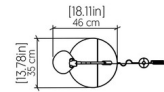

Shown in black / louro freijo

Specifications

COLOR Louro Freijo
BODY FINISH Black
WATTAGE 25W
DIMMER N/A
DIMENSIONS 13.78"W x 72.83"H x 18.11"D
BULB NOT INCLUDED 1 x A19/Medium (E26)/25W/120V LED

Technical Information

PRODUCT DIMENSIONS Cord: 120"

CLICK TO VIEW PRODUCT

Notes: