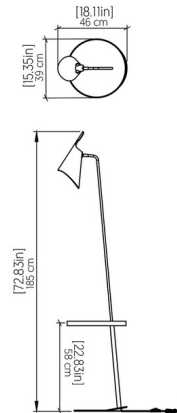

CLICK TO VIEW PRODUCT

Notes: