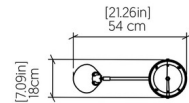

CLICK TO VIEW PRODUCT

Notes: