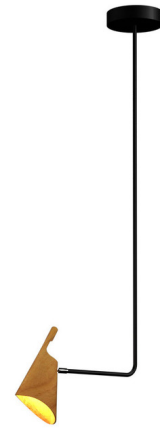

Lightology

lightology.com
866-954-4489
07-01-26

Project: _____

Company: _____

Location: _____ Fixture Type: _____

SPEC #: **ACO1557324**

Approved On: _____ Approved By: _____

Balance Pendant By Accord Iluminacao

Description

The Balance Pendant brings a clean outdoor vibe to your interior space. The sleek black metal frame features a smooth wood veneer shade with angled cuts, casting warm, focused light exactly where it's needed.

Specifications

COLOR Teak
BODY FINISH Black
WATTAGE 100W
DIMMER Standard 120V
DIMENSIONS 7.09"W x 51.18"H x 21.26"D
BULB NOT INCLUDED 4 x A19/Medium (E26)/25W/120V LED

Technical Information

PRODUCT DIMENSIONS Downrods: Two 24" Included