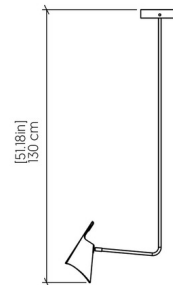

CLICK TO VIEW PRODUCT

Notes: