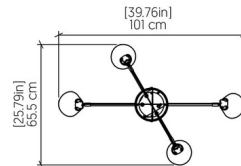

Shown in black / imbuia

Specifications

COLOR Imbuia
BODY FINISH Black
WATTAGE 75W
DIMMER Standard 120V
DIMENSIONS 39.76"W x 43.11"H x 25.79"D
BULB NOT INCLUDED 3 x A19/Medium (E26)/25W/120V LED

Technical Information

PRODUCT DIMENSIONS Fixed Overall Height: 43.11 inches

CLICK TO VIEW PRODUCT

Notes: