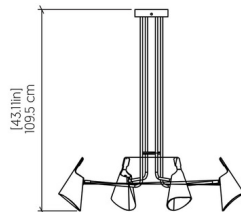

Shown in black / imbuia

Specifications

COLOR Imbuia
BODY FINISH Black
WATTAGE 75W
DIMMER Standard 120V
DIMENSIONS 39.76"W x 43.11"H x 25.79"D
BULB NOT INCLUDED 3 x A19/Medium (E26)/25W/120V LED

Technical Information

PRODUCT DIMENSIONS Fixed Overall Height: 43.11 inches

CLICK TO VIEW PRODUCT

Notes: