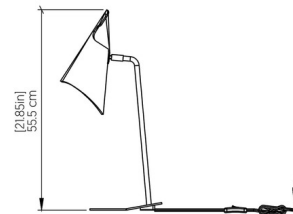

## Balance Table Lamp

By Accord Iluminacao

### Description

The Balance Table Lamp brings a clean outdoor vibe to your interior space. The sleek black metal frame features a smooth wood veneer shade with angled cuts, casting warm, focused light exactly where it's needed. On/Off switch is located on the cord.

### Specifications

COLOR . . . . . Maple  
BODY FINISH . . . . . Black  
WATTAGE . . . . . 25W  
DIMMER . . . . . N/A  
DIMENSIONS . . . . . 7.87"W x 21.85"H x 11.02"D  
BULB NOT INCLUDED . . . . . 1 x A19/Medium (E26)/25W/120V LED

### Technical Information

PRODUCT DIMENSIONS . . . . . Cord: 96"

CLICK TO VIEW PRODUCT

Notes: