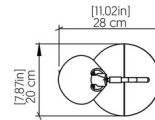

### Specifications

COLOR . . . . . Maple  
BODY FINISH . . . . . Black  
WATTAGE . . . . . 25W  
DIMMER . . . . . N/A  
DIMENSIONS . . . . . 7.87"W x 21.85"H x 11.02"D  
BULB NOT INCLUDED . . . . . 1 x A19/Medium (E26)/25W/120V LED

### Technical Information

PRODUCT DIMENSIONS . . . . . Cord: 96"

CLICK TO VIEW PRODUCT

Notes: