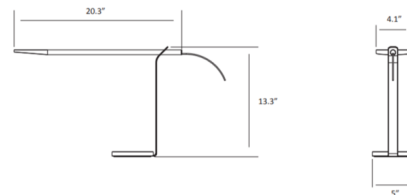

### Specifications

COLOR	White Oak
BODY FINISH	Matte White
WATTAGE	6W
DIMMER	Included
DIMENSIONS	5"W x 13.3"H x 20.3"D
INTEGRATED LED MODULE	1 x LED/6W/120V LED
COUNTRY OF ORIGIN	China

### Technical Information

PRODUCT DIMENSIONS	Cord Length: 120"
COLOR RENDERING	85 CRI
LAMP COLOR	3500K
LUMENS/WATT	45.83
LUMINOUS FLUX	275 lumens

CLICK TO VIEW PRODUCT

Notes: