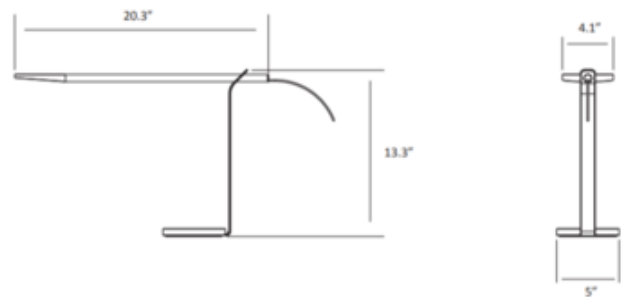

COMPANY	PROJECT	FIXTURE TYPE	APPROVED BY	DATE