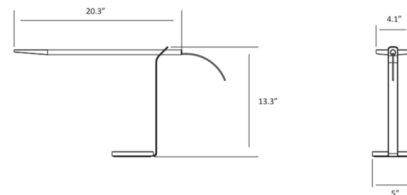

Shown in matte white / white oak

Specifications

COLOR	White Oak
BODY FINISH	Matte White
WATTAGE	6W
DIMMER	Included
DIMENSIONS	5"W x 13.3"H x 20.3"D
INTEGRATED LED MODULE	1 x LED/6W/120V LED
COUNTRY OF ORIGIN	China

Technical Information

PRODUCT DIMENSIONS	Cord Length: 120"
COLOR RENDERING	85 CRI
LAMP COLOR	3500K
LUMENS/WATT	45.83
LUMINOUS FLUX	275 lumens

CLICK TO VIEW PRODUCT

Notes: