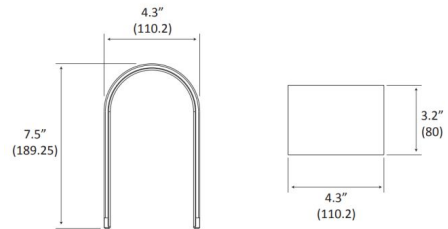

CLICK TO VIEW PRODUCT

Notes: