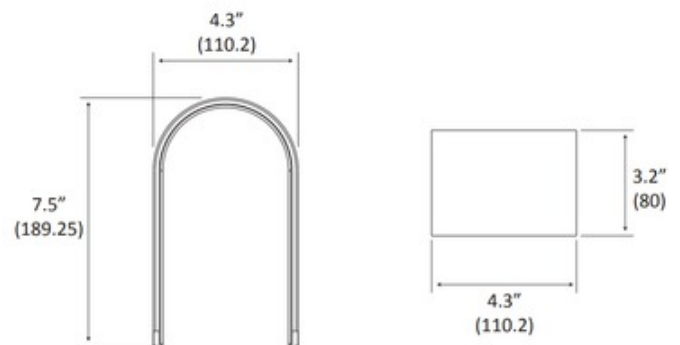

COMPANY	PROJECT	FIXTURE TYPE	APPROVED BY	DATE