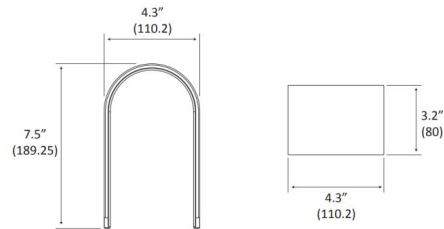

### Specifications

COLOR	N/A
BODY FINISH	Black
WATTAGE	5W
DIMMER	Included
DIMENSIONS	4.3"W x 7.5"H x 3.2"D
INTEGRATED LED MODULE	1 x LED/5W/120V LED
COUNTRY OF ORIGIN	China

### Technical Information

PRODUCT DIMENSIONS	Cord length: 120 inches
LAMP LIFE	50000 hours
COLOR RENDERING	85 CRI
LAMP COLOR	2700K
LUMENS/WATT	50.00
LUMINOUS FLUX	250 lumens

Shown in black

CLICK TO VIEW PRODUCT