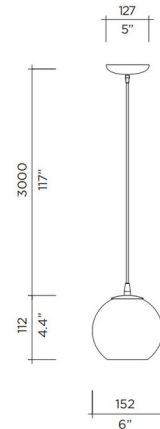

Description

Fort Knox Mini Pendant, designed by Viso Team, features a spun metal body with white interior that will blend seamlessly into your interior space. Black cord and canopy.

Specifications

COLOR	N/A
BODY FINISH	Gold
WATTAGE	20W
DIMMER	Low Voltage Electronic
DIMENSIONS	6"W x 4.4"H
BULB NOT INCLUDED	1 x JC/G4 (bipin)/20W/12V Halogen
COUNTRY OF ORIGIN	Canada

Technical Information

PRODUCT DIMENSIONS	Adjustable Cable Length: 117"
--------------------	-------------------------------

Shown in gold

CLICK TO VIEW PRODUCT

Notes: