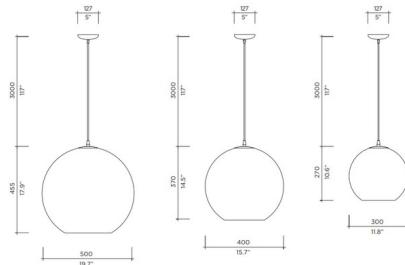

Description

The Fort Knox Suspension features a metallized polycarbonate shade in Silver, Copper, Smoke, or Gold with a black cord and canopy.

Shown in gold

Specifications

COLOR	N/A
BODY FINISH	Gold
WATTAGE	9W
DIMMER	Standard 120V
DIMENSIONS	11.8"W x 10.6"H
BULB NOT INCLUDED	1 x A19/Medium (E26)/9W/120V LED
OTHER BULB OPTIONS	1 x A19/Medium (E26)/120V LED 1 x A19/Medium (E26)/60W/120V Incandescent
COUNTRY OF ORIGIN	Canada