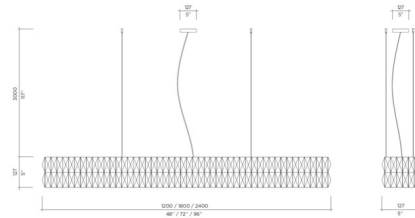

Lightology

lightology.com
866-954-4489
04-25-26

Project: _____

Company: _____

Location: _____ Fixture Type: _____

SPEC #: **VSO155962**

Approved On: _____ Approved By: _____

Gia Linear Suspension By Viso

Description

Gia Linear Suspension features dazzling four facet Ashfour crystals on an elegant Chrome frame. Available in three sizes.

Shown in chrome / crystal

Specifications

COLOR	Crystal
BODY FINISH	Chrome
WATTAGE	125W
DIMMER	Standard 120V
DIMENSIONS	48\"L x 5\"W x 5\"H
BULB NOT INCLUDED	5 x JCD/G9/25W/120V Halogen
COUNTRY OF ORIGIN	Canada

Technical Information

PRODUCT DIMENSIONS Adjustable Cables: 117\"L

CLICK TO VIEW PRODUCT

Notes: