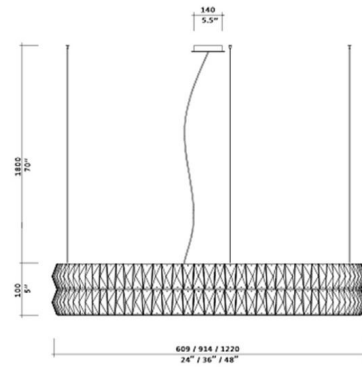

By Viso

Description

Gia Round Suspension features dazzling faceted Ashfour crystals on an elegant Chrome frame. Available in three diameters.

Shown in chrome / crystal

Specifications

COLOR	Crystal
BODY FINISH	Chrome
WATTAGE	150W
DIMMER	Standard 120V
DIMENSIONS	70"L x 24"W x 5"H
BULB NOT INCLUDED	6 x JCD/G9/25W/120V Halogen
COUNTRY OF ORIGIN	Canada

CLICK TO VIEW PRODUCT

Notes: