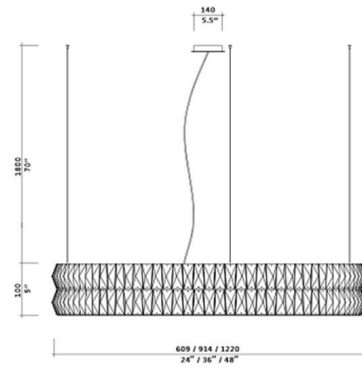

Lightology

lightology.com
866-954-4489
04-24-26

Project: _____

Company: _____

Location: _____ Fixture Type: _____

SPEC #: **VSO155963**

Approved On: _____ Approved By: _____

Gia Round Suspension By Viso

Description

Gia Round Suspension features dazzling faceted Ashfour crystals on an elegant Chrome frame. Available in three diameters.

Shown in chrome / crystal

Specifications

COLOR	Crystal
BODY FINISH	Chrome
WATTAGE	150W
DIMMER	Standard 120V
DIMENSIONS	70"L x 24"W x 5"H
BULB NOT INCLUDED	6 x JCD/G9/25W/120V Halogen
COUNTRY OF ORIGIN	Canada