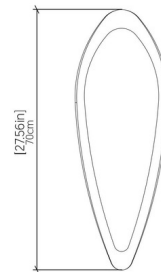

CLICK TO VIEW PRODUCT

Notes: