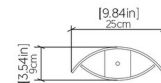

CLICK TO VIEW PRODUCT

Notes: