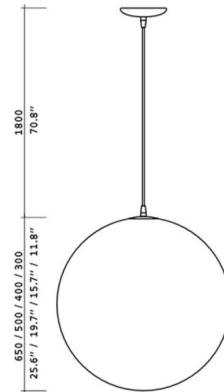

Lightology

lightology.com
866-954-4489
06-04-26

Project: _____

Company: _____

Location: _____ Fixture Type: _____

SPEC #: **VSO155964**

Approved On: _____ Approved By: _____

Globo Suspension By Viso

Description

The Globo Suspension brings a clean simple look to your space. The matte sanded White globe emits light all around and is finished in Silver. The new Globo model has been created to provide a note of originality, breaking the monotony and creating significant visual contrasts. Available in four sizes.

Shown in silver / white

Specifications

COLOR	White
BODY FINISH	Silver
WATTAGE	72W
DIMMER	Standard 120V
DIMENSIONS	12\"W x 12\"H
BULB NOT INCLUDED	1 x A19/Medium (E26)/72W/120V Incandescent
OTHER BULB OPTIONS	1 x A19/Medium (E26)/120V LED
COUNTRY OF ORIGIN	Canada

Technical Information

PRODUCT DIMENSIONS	Adjustable Max Overall Height: 71"
--------------------	------------------------------------

CLICK TO VIEW PRODUCT

Notes: