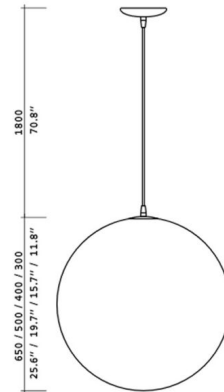

## Globo Suspension By Viso

### Description

The Globo Suspension brings a clean simple look to your space. The matte sanded White globe emits light all around and is finished in Silver. The new Globo model has been created to provide a note of originality, breaking the monotony and creating significant visual contrasts. Available in four sizes.

### Specifications

COLOR	White
BODY FINISH	Silver
WATTAGE	72W
DIMMER	Standard 120V
DIMENSIONS	12"W x 12"H
BULB NOT INCLUDED	1 x A19/Medium (E26)/72W/120V Incandescent
OTHER BULB OPTIONS	1 x A19/Medium (E26)/120V LED
COUNTRY OF ORIGIN	Canada

### Technical Information

PRODUCT DIMENSIONS	Adjustable Max Overall Height: 71"
--------------------	------------------------------------

CLICK TO VIEW PRODUCT

Notes: