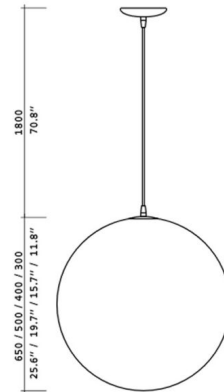

By Viso

Description

The Globo Suspension brings a clean simple look to your space. The matte sanded White globe emits light all around and is finished in Silver. The new Globo model has been created to provide a note of originality, breaking the monotony and creating significant visual contrasts. Available in four sizes.

Shown in silver / white

Specifications

COLOR	White
BODY FINISH	Silver
WATTAGE	72W
DIMMER	Standard 120V
DIMENSIONS	12\"W x 12\"H
BULB NOT INCLUDED	1 x A19/Medium (E26)/72W/120V Incandescent
OTHER BULB OPTIONS	1 x A19/Medium (E26)/120V LED
COUNTRY OF ORIGIN	Canada

Technical Information

PRODUCT DIMENSIONS	Adjustable Max Overall Height: 71"
--------------------	------------------------------------

CLICK TO VIEW PRODUCT

Notes: