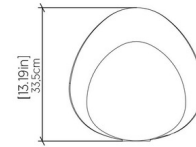

CLICK TO VIEW PRODUCT

Notes: