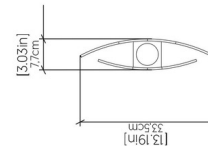

CLICK TO VIEW PRODUCT

Notes: