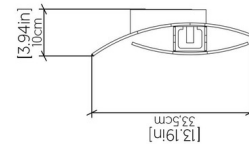

Shown in maple

Specifications

COLOR	N/A
BODY FINISH	Maple
WATTAGE	14W
DIMMER	Standard 120V
DIMENSIONS	13.19"W x 13.58"H x 3.94"D
BULB NOT INCLUDED	2 x JCD/G9/7W/120V LED

CLICK TO VIEW PRODUCT

Notes: