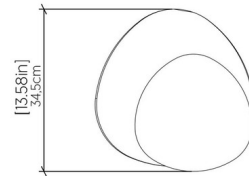

Shown in maple

Specifications

COLOR	N/A
BODY FINISH	Maple
WATTAGE	14W
DIMMER	Standard 120V
DIMENSIONS	13.19"W x 13.58"H x 3.94"D
BULB NOT INCLUDED	2 x JCD/G9/7W/120V LED

CLICK TO VIEW PRODUCT

Notes: