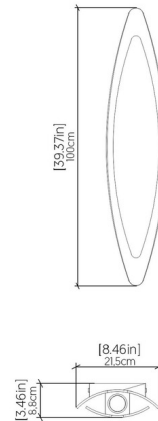

By Accord Iluminacao

Description

The Leaf Tall Wall Sconce brings understated elegance to your interior space with its organic, curved wood veneer panels nestled together in a sculptural form. It casts warm, ambient shadows that create a soft and inviting atmosphere throughout your room.

Shown in teak

Specifications

COLOR	N/A
BODY FINISH	Teak
WATTAGE	16W
DIMMER	Standard 120V
DIMENSIONS	8.46"W x 39.37"H x 3.46"D
BULB NOT INCLUDED	2 x MR16/GU10/8W/120V LED

CLICK TO VIEW PRODUCT

Notes: