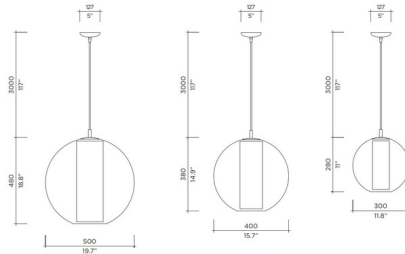

### Description

The ILU Suspension embodies elegance and simplicity. A polycarbonate globe in translucent Clear, Gold, Silver, or Copper encases hand painted White, Red, Green, or Orange Murano-style glass. Available in three sizes.

### Specifications

COLOR . . . . . Clear  
BODY FINISH . . . . . White  
WATTAGE . . . . . 60W  
DIMMER . . . . . Standard 120V  
DIMENSIONS . . . . . 117"L x 11.8"W x 11"H  
BULB NOT INCLUDED . . . . . 1 x A19/Medium (E26)/60W/120V Incandescent  
COUNTRY OF ORIGIN . . . . . Canada