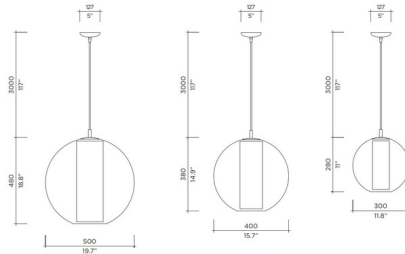

### Description

The ILU Suspension embodies elegance and simplicity. A polycarbonate globe in translucent Clear, Gold, Silver, or Copper encases hand painted White, Red, Green, or Orange Murano-style glass. Available in three sizes.

### Specifications

COLOR	Clear
BODY FINISH	White
WATTAGE	60W
DIMMER	Standard 120V
DIMENSIONS	117"L x 11.8"W x 11"H
BULB NOT INCLUDED	1 x A19/Medium (E26)/60W/120V Incandescent
COUNTRY OF ORIGIN	Canada

CLICK TO VIEW PRODUCT