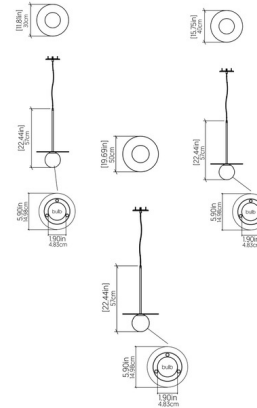

By Accord Iluminacao

Description

The Orbit Pendant brings a sense of organic elegance to your interior space. A smooth Lead Grey stem supports a stone or slate disc, framed with natural wood veneer, creating a striking balance of textures. Completing the design, a frosted glass globe emits a warm, ambient glow, casting soft shadows and adding depth and atmosphere to your space. Disc that can be situated at any angle, or sit flat. Note: Cord color varies by finish and may not be as shown. Please refer to Preset Cable Options image.

Shown in charcoal / crystal white stone

Specifications

COLOR Crystal White Stone
BODY FINISH Charcoal
WATTAGE 25W
DIMMER Standard 120V
DIMENSIONS 11.81"W x 22.44"H
BULB NOT INCLUDED 1 x A19/Medium (E26)/25W/120V LED

Technical Information

PRODUCT DIMENSIONS Adjustable Cable Length: 120"

CLICK TO VIEW PRODUCT

Notes: